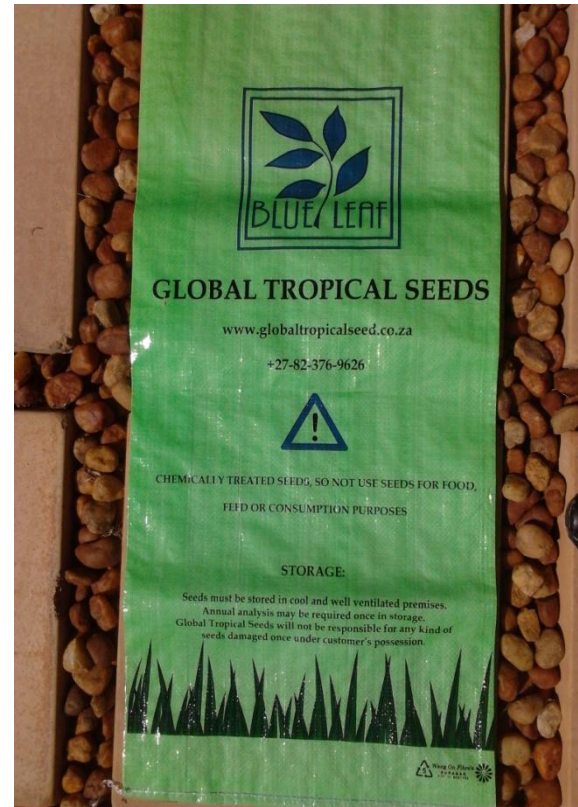

k)N.P.K Fertilizers:Information on request.

3.QUALITY OF SEEDS

a)Rhodes Grass Seeds

-Germination:50% UP

-Purity:90% UP

-Variety:Katambora

- Origin:Zimbabwe/Australia on availability.

b)Alfalfa Seeds

-Germination:87% UP

-Purity:97% UP

-Variety:SuperCuf

*Derived from CUF 101

-Origin:Australia

c)Rye Grass Seeds

-Germination:85% UP

-Purity:98% UP

-Variety:Annual Rye Grass

-Origin:Europe/South Africa

d)Sudex Grass Seeds

-Sorghum & Sudan Hybrid

-Germination:85% UP

-Purity:99% UP

-Origin:South Africa

4.PACKAGING OF SEEDS

a)Rhodes Grass Seeds

-Coated:25KG BOPP Bags

-Uncoated:10KG Printed PP Bags

b)Alfalfa Seeds

-25Kg BOPP Bags

c)Other Seeds

-25KG Printed PP bags

5.STUFFING DETAILS