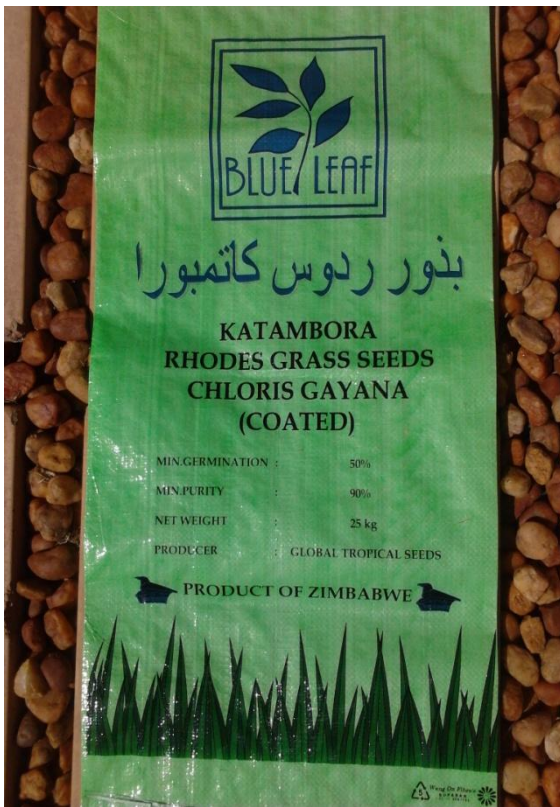

b)Alfalfa Seeds

-25Kg BOPP Bags

c)Other Seeds

-25KG Printed PP bags